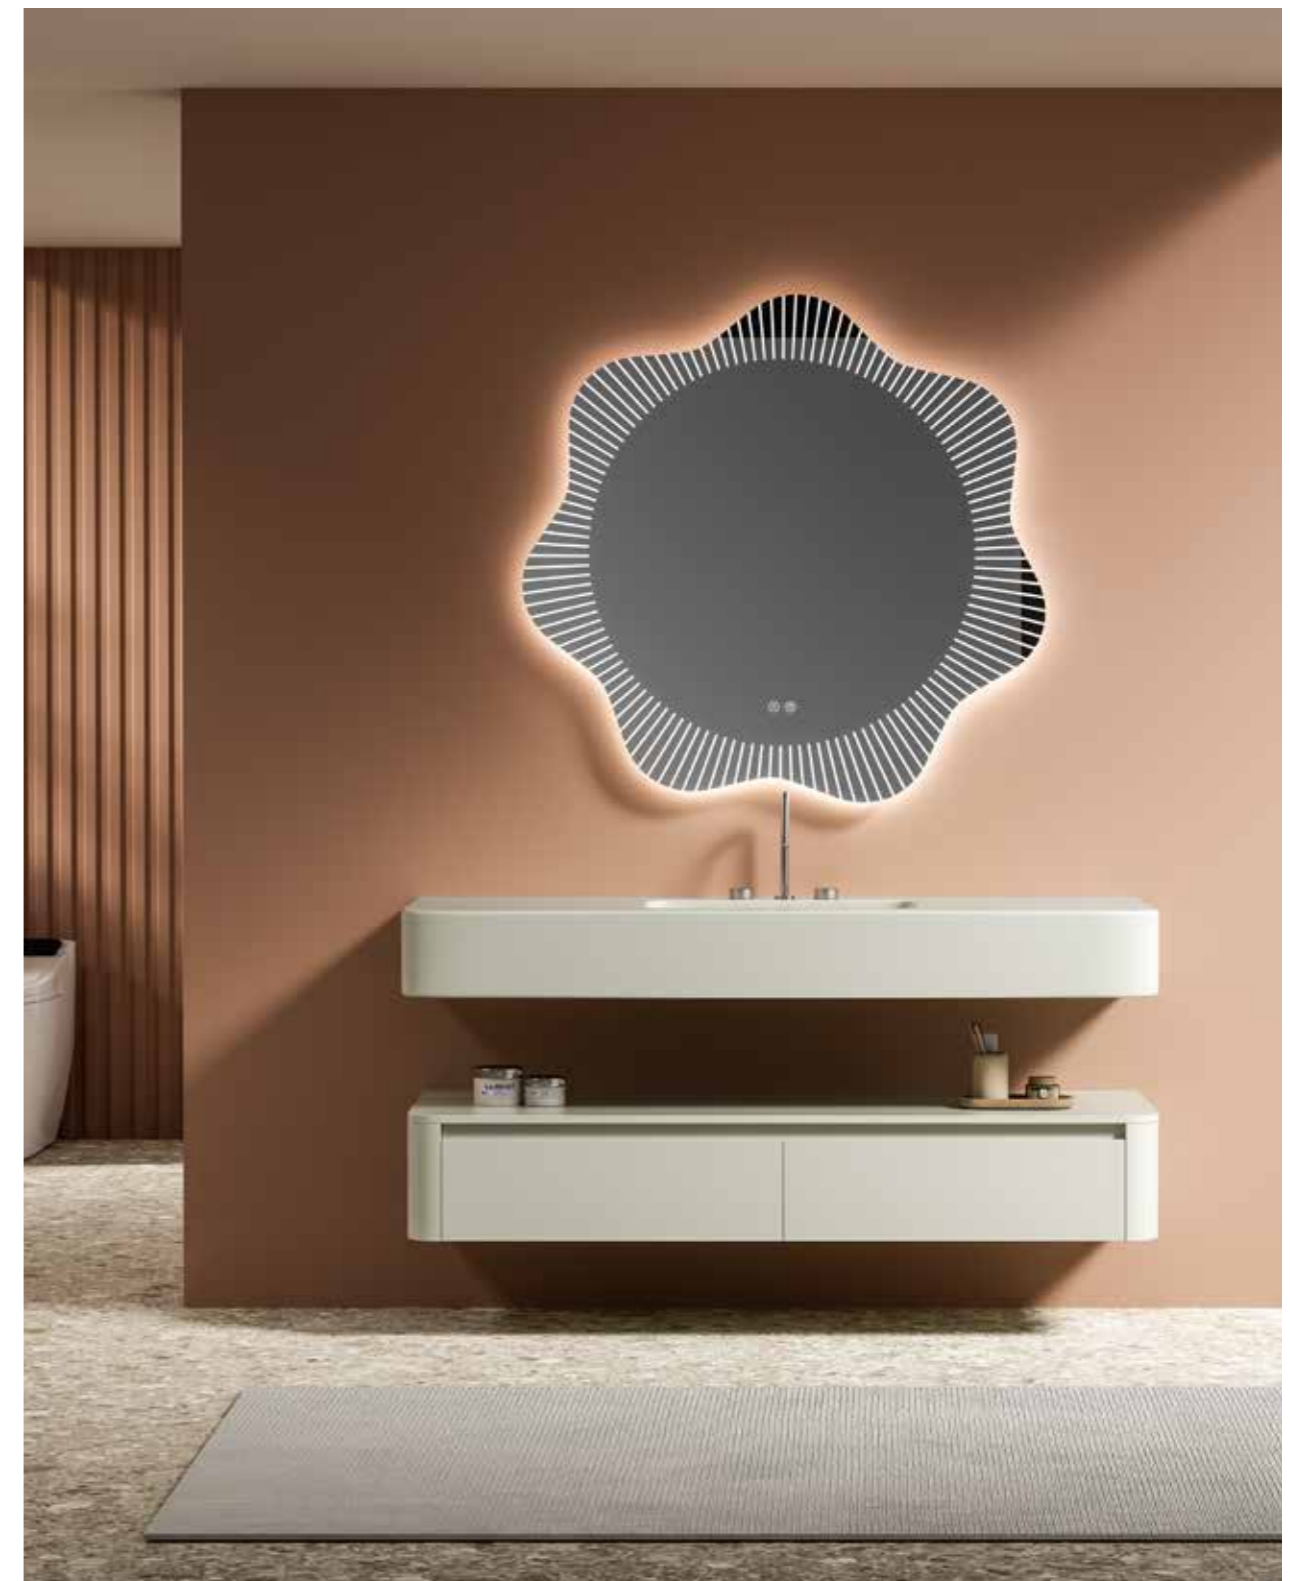

Human's preference is just the embodiment of connotation. These simple and elegant furniture, however, just display our composure and calmness in face of urban life in a wisdom way.