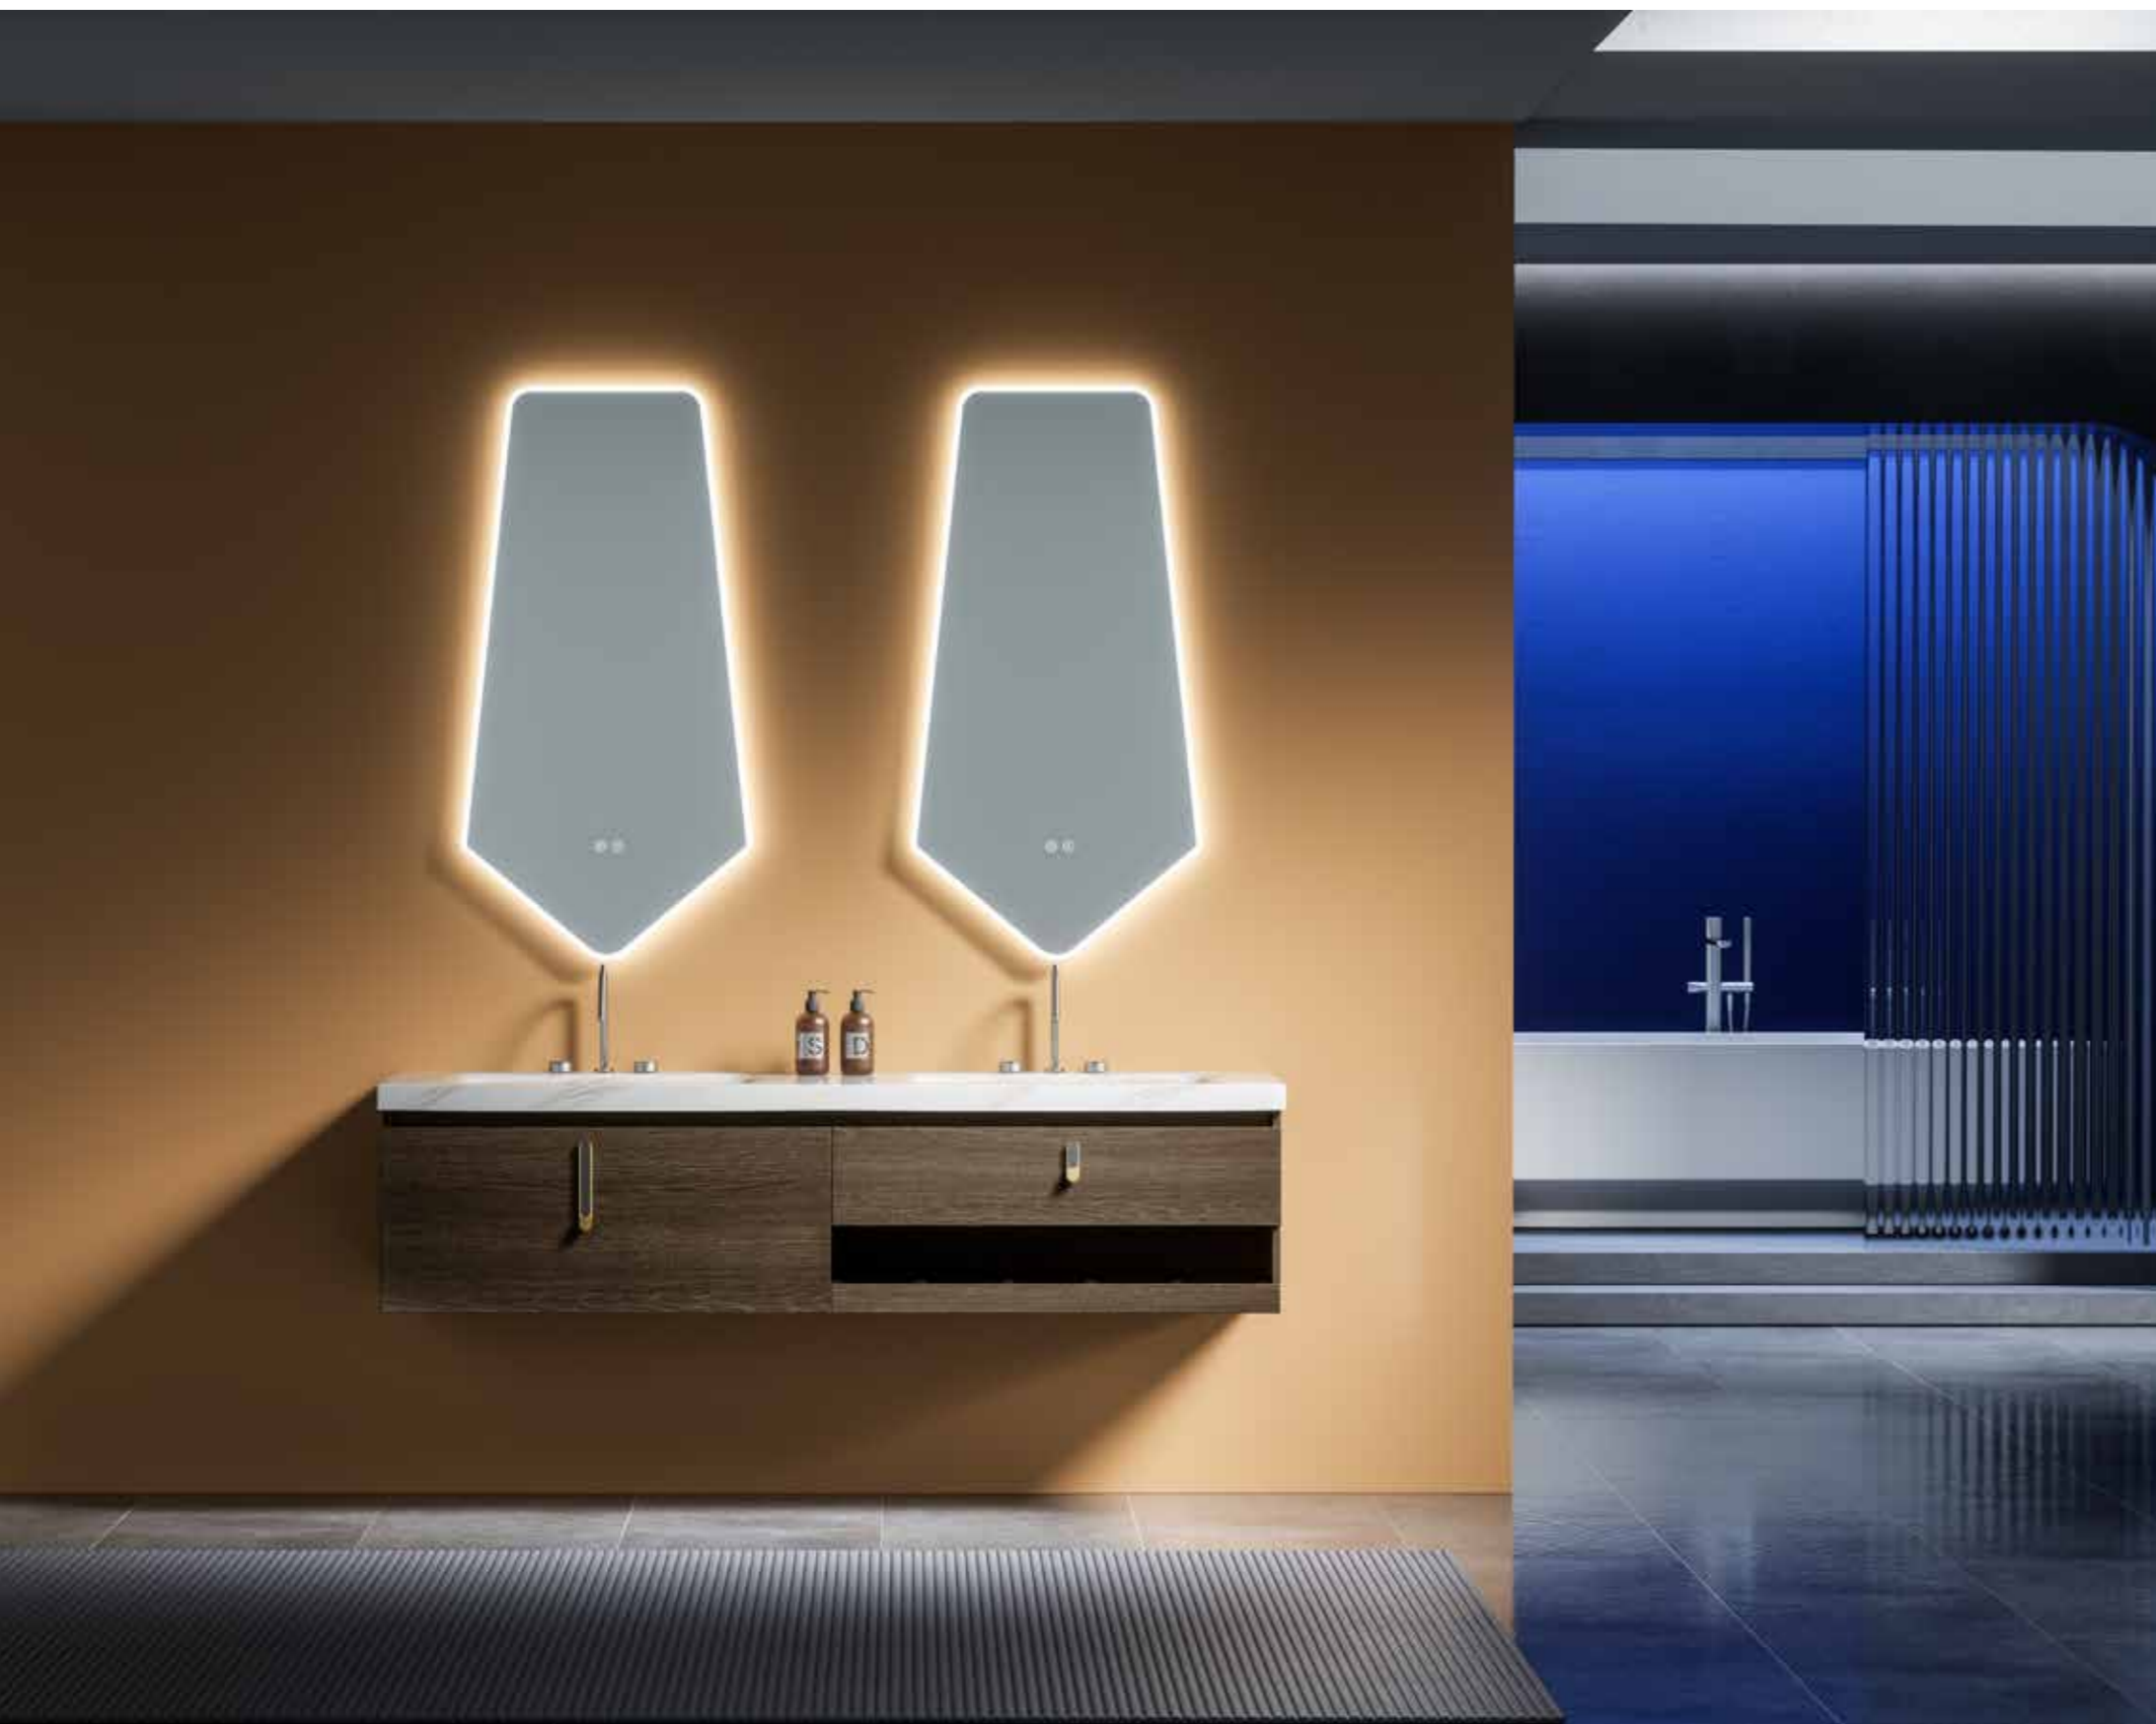

我拒绝平庸，也讨厌庸俗而华丽的装饰，我的内涵表明我的存在。我不需要张扬，沉默或者喧哗的时候我依然坚持自我，你可以忘记我的存在，一旦注目，注定你将无法漠视。

I reject commonplace, and dislike vulgar and magnificent decoration. My connotation demonstrates my existence. I still adhere to myself when I do not need flaunt, silence or chaotic. You can disregard my presence, however, you will never turn me down once you notice me